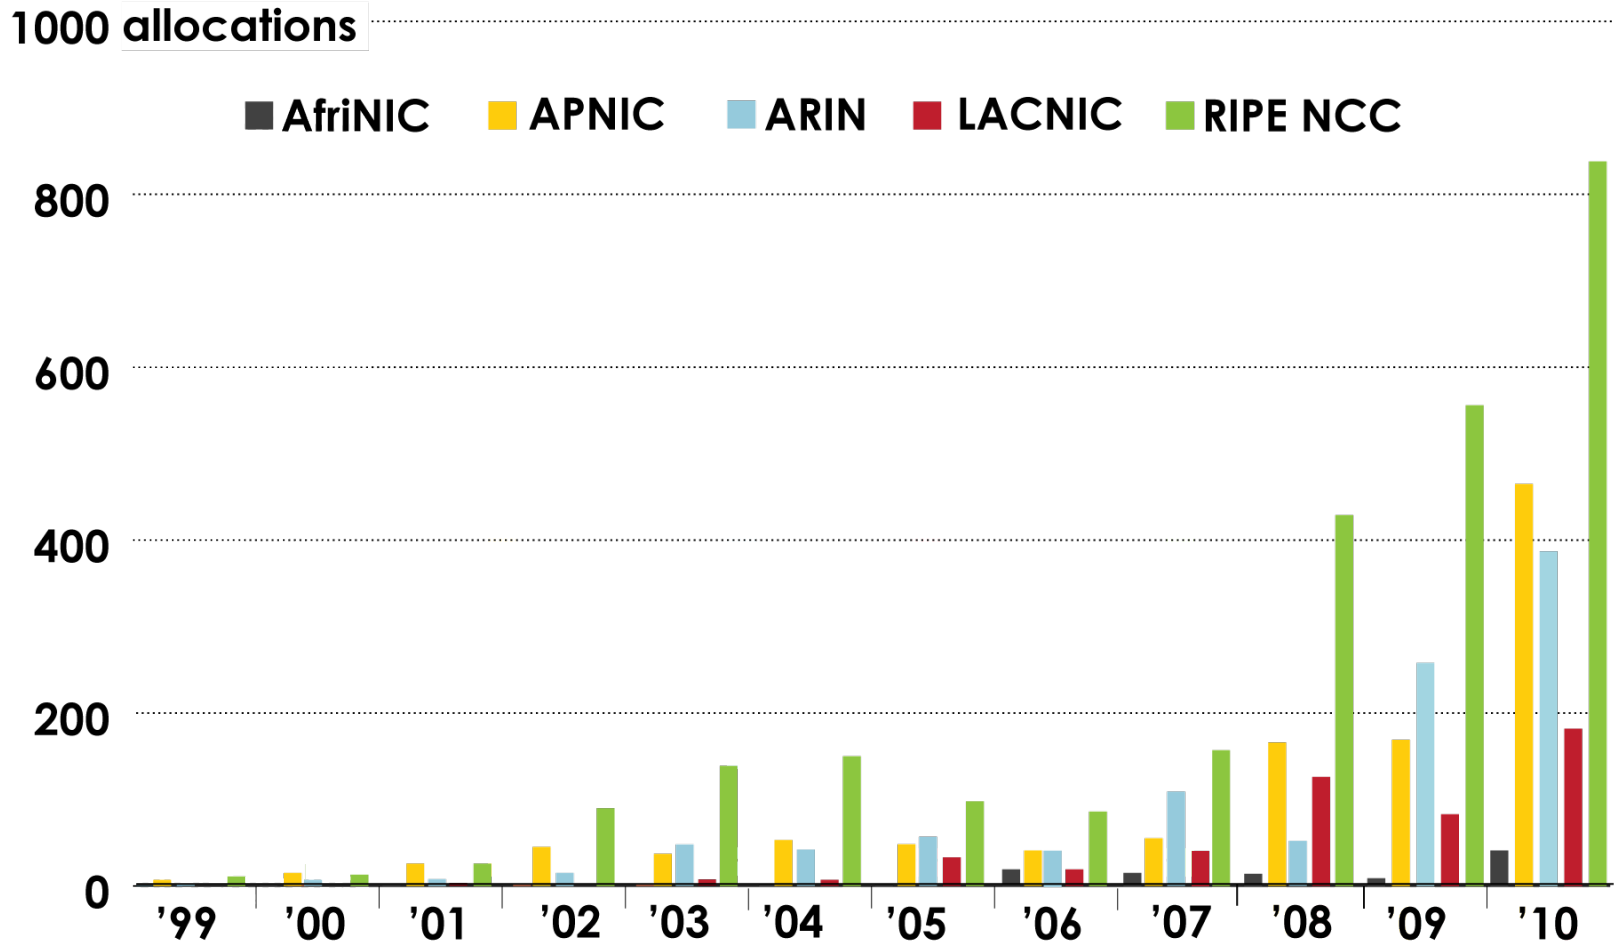

How many total ASNs has each RIR assigned?
(Jan 1999 – Dec 2010)

4-BYTE ASN ASSIGNMENTS

How many 4-byte ASNs has each RIR assigned by year?

2001:610:240:0-193:0:0:202 62:109:128 195:048:02:03 178:42:02:02 2001:610:240 193:0:0:203 195:048:02:03
 62:109:128 195:048:02:03 2001:610:240 193:0:0:202 62:109:128 195:048:02:03 178:42:02:02 2001:610:240 193:0:0:203 195:048:02:03
 193:0:0:203 2001:610:240:0-193:0:0:202 62:109:128 195:048:02:03 178:42:02:02 2001:610:240 193:0:0:203 195:048:02:03
 2001:610:240:0-193:0:0:202 62:109:128 195:048:02:03 178:42:02:02 2001:610:240 193:0:0:203 195:048:02:03
 Number Resource Organization

4-BYTE ASN ASSIGNMENTS

How many total 4-byte ASNs has each RIR assigned?
(Jan 2007 – Dec 2010)

IPv6 Allocations RIRs to LIRs/ISPs

How many allocations have been made by each RIR by year?

2001:610:240:0-1933:0:0:202 62:109:128 195:048:02:03 178:12:02:02 2001:610:240 193:0:0:203 195:048:02:03
62:109:128 195:048:02:03 421:12:12:02 2001:610:240 193:0:0:203 2001:610:240:0-1933:0:0:202
193:0:0:203 2001:610:240:0-1933:0:0:202 62:109:128 195:048:02:03 178:12:02:02 2001:610:240 193:0:0:203
2001:610:240:0-1933:0:0:202 62:109:128 195:048:02:03 178:12:02:02 2001:610:240 193:0:0:203
Number Resource Organization

IPv6 ALLOCATIONS RIRs to LIRs/ISPs

(Jan 1999 – Dec 2010)

How many total allocations have been made by each RIR?

In terms of /32s, how much total space has each RIR allocated?

2001:610:240:0-193:0:0:202 62:109:128 195:048:02:03 178:12:02:02 2001:610:240 193:0:0:203 195:048:02:03
62:109:128 195:048:02:03 2001:610:240 193:0:0:202 62:109:128 195:048:02:03 178:12:02:02 2001:610:240 193:0:0:203
193:0:0:203 2001:610:240:0-193:0:0:202 62:109:128 195:048:02:03 178:12:02:02 2001:610:240 193:0:0:203
2001:610:240:0-193:0:0:202 62:109:128 195:048:02:03 178:12:02:02 2001:610:240 193:0:0:203 195:048:02:03
Number Resource Organization