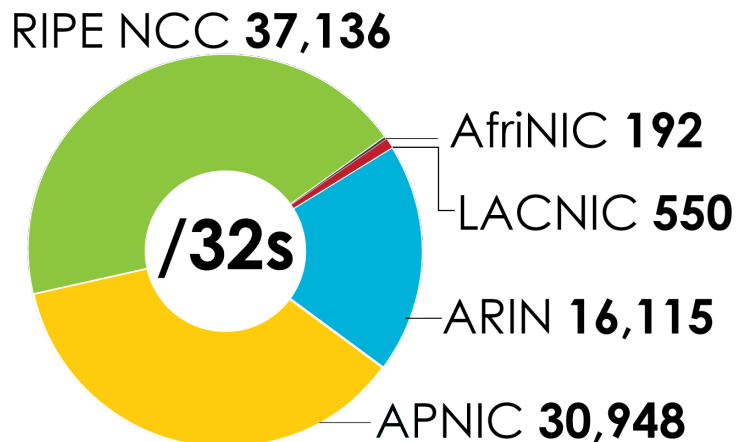

How many total ASNs has each RIR assigned?
(Jan 1999 – Dec 2010)

4-BYTE ASN ASSIGNMENTS

How many 4-byte ASNs has each RIR assigned by year?

2001:610:240:0-193:0:0:202 62:109:128 195:048:02:03 178:42:02:02 2001:610:240 193:0:0:203 195:048:02:03
 62:109:128 195:048:02:03 2001:610:240 193:0:0:202 62:109:128 195:048:02:03 178:42:02:02 2001:610:240 193:0:0:203 195:048:02:03
 193:0:0:203 2001:610:240:0-193:0:0:202 62:109:128 195:048:02:03 178:42:02:02 2001:610:240 193:0:0:203 195:048:02:03
 2001:610:240:0-193:0:0:202 62:109:128 195:048:02:03 178:42:02:02 2001:610:240 193:0:0:203 195:048:02:03
 Number Resource Organization

4-BYTE ASN ASSIGNMENTS

How many total 4-byte ASNs has each RIR assigned?
(Jan 2007 – Dec 2010)

IPv6 Allocations RIRs to LIRs/ISPs

How many allocations have been made by each RIR by year?

2001:610:240:0-1933:0:0:202 62:109:128 195:048:02:03 178:12:02:02 2001:610:240 193:0:0:203 195:048:02:03
62:109:128 195:048:02:03 421:12:12:02 2001:610:240 193:0:0:203 2001:610:240:0-1933:0:0:202
193:0:0:203 2001:610:240:0-1933:0:0:202 62:109:128 195:048:02:03 178:12:02:02 2001:610:240 193:0:0:203
2001:610:240:0-1933:0:0:202 62:109:128 195:048:02:03 178:12:02:02 2001:610:240 193:0:0:203
Number Resource Organization

IPv6 ALLOCATIONS RIRs to LIRs/ISPs

(Jan 1999 – Dec 2010)

How many total allocations have been made by each RIR?

In terms of /32s, how much total space has each RIR allocated?

2001:610:240:0-193:0:0:202 62:109:128 195:048:02:03 178:12:02:02 2001:610:240 193:0:0:203 195:048:02:03
62:109:128 195:048:02:03 2001:610:240 193:0:0:202 62:109:128 195:048:02:03 178:12:02:02 2001:610:240 193:0:0:203
193:0:0:203 2001:610:240:0-193:0:0:202 62:109:128 195:048:02:03 178:12:02:02 2001:610:240 193:0:0:203
2001:610:240:0-193:0:0:202 62:109:128 195:048:02:03 178:12:02:02 2001:610:240 193:0:0:203 195:048:02:03
Number Resource Organization