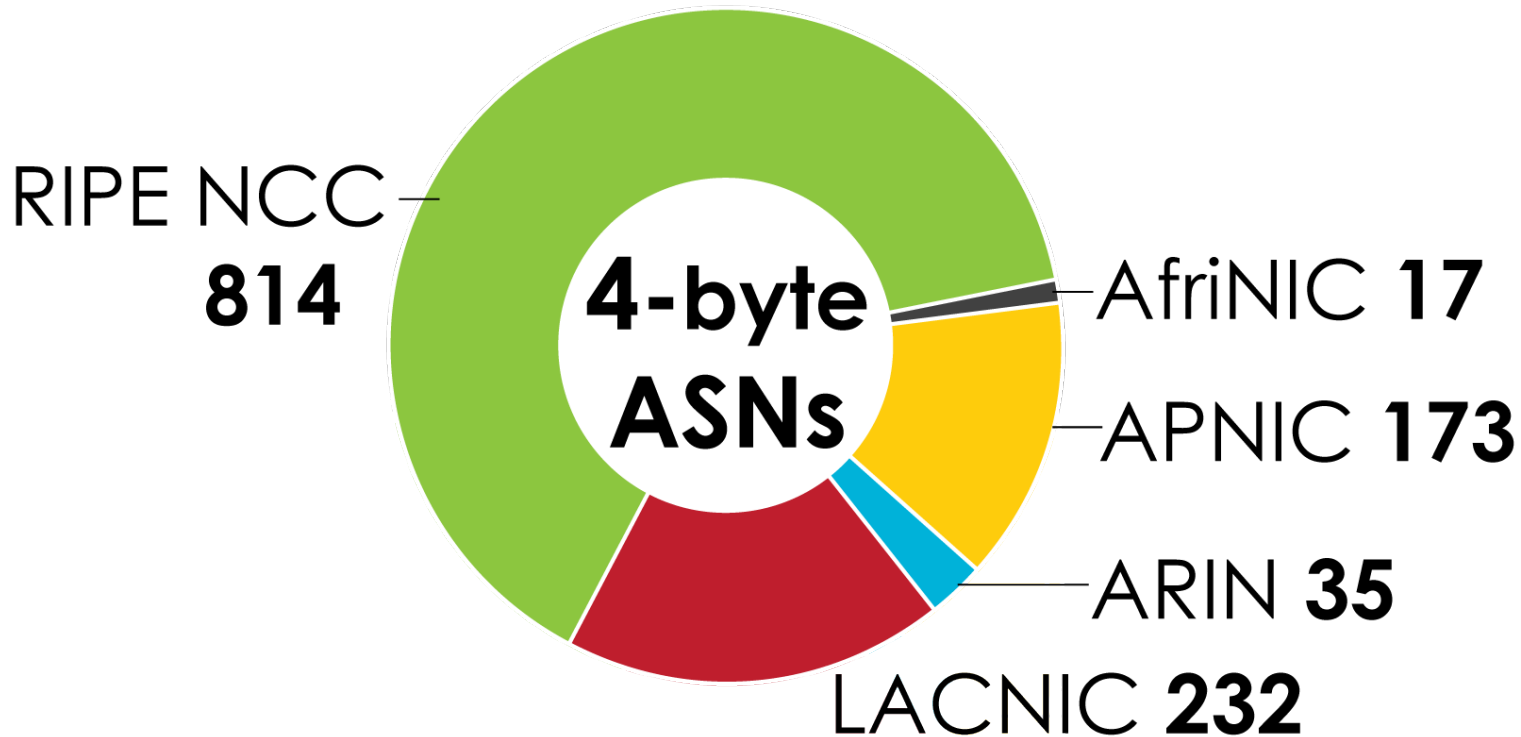

ASN ASSIGNMENTS (RIRs TO CUSTOMERS)

How many ASNs has each RIR assigned by year?

3000 assignments

Number Resource Organization
 193.0.0.203
 2001:610:240:0
 1995:048:02:03
 62:109:128

ASN ASSIGNMENTS (RIRs TO CUSTOMERS)

How many total ASNs has each RIR assigned?
(Jan 1999 – Dec 2010)

4-BYTE ASN ASSIGNMENTS

How many 4-byte ASNs has each RIR assigned by year?

2001:610:240:0-193:0:0:202 62:109:128 195:048:02:03 178:42:02:02 2001:610:240 193:0:0:203 195:048:02:03
 62:109:128 195:048:02:03 2001:610:240 193:0:0:202 62:109:128 195:048:02:03 178:42:02:02 2001:610:240 193:0:0:203 195:048:02:03
 193:0:0:203 2001:610:240:0-193:0:0:202 62:109:128 195:048:02:03 178:42:02:02 2001:610:240 193:0:0:203 195:048:02:03
 2001:610:240:0-193:0:0:202 62:109:128 195:048:02:03 178:42:02:02 2001:610:240 193:0:0:203 195:048:02:03
 Number Resource Organization

4-BYTE ASN ASSIGNMENTS

How many total 4-byte ASNs has each RIR assigned?
(Jan 2007 – Dec 2010)

IPv6 Allocations RIRs to LIRs/ISPs

How many allocations have been made by each RIR by year?

2001:610:240:0-1933:0:0:202 62:109:128 195:048:02:03 178:12:02:02 2001:610:240 193:0:0:203 195:048:02:03
62:109:128 195:048:02:03 421:12:12:02 2001:610:240 193:0:0:203 2001:610:240:0-1933:0:0:202
193:0:0:203 2001:610:240:0-1933:0:0:202 62:109:128 195:048:02:03 178:12:02:02 2001:610:240 193:0:0:203
2001:610:240:0-1933:0:0:202 62:109:128 195:048:02:03 178:12:02:02 2001:610:240 193:0:0:203
Number Resource Organization