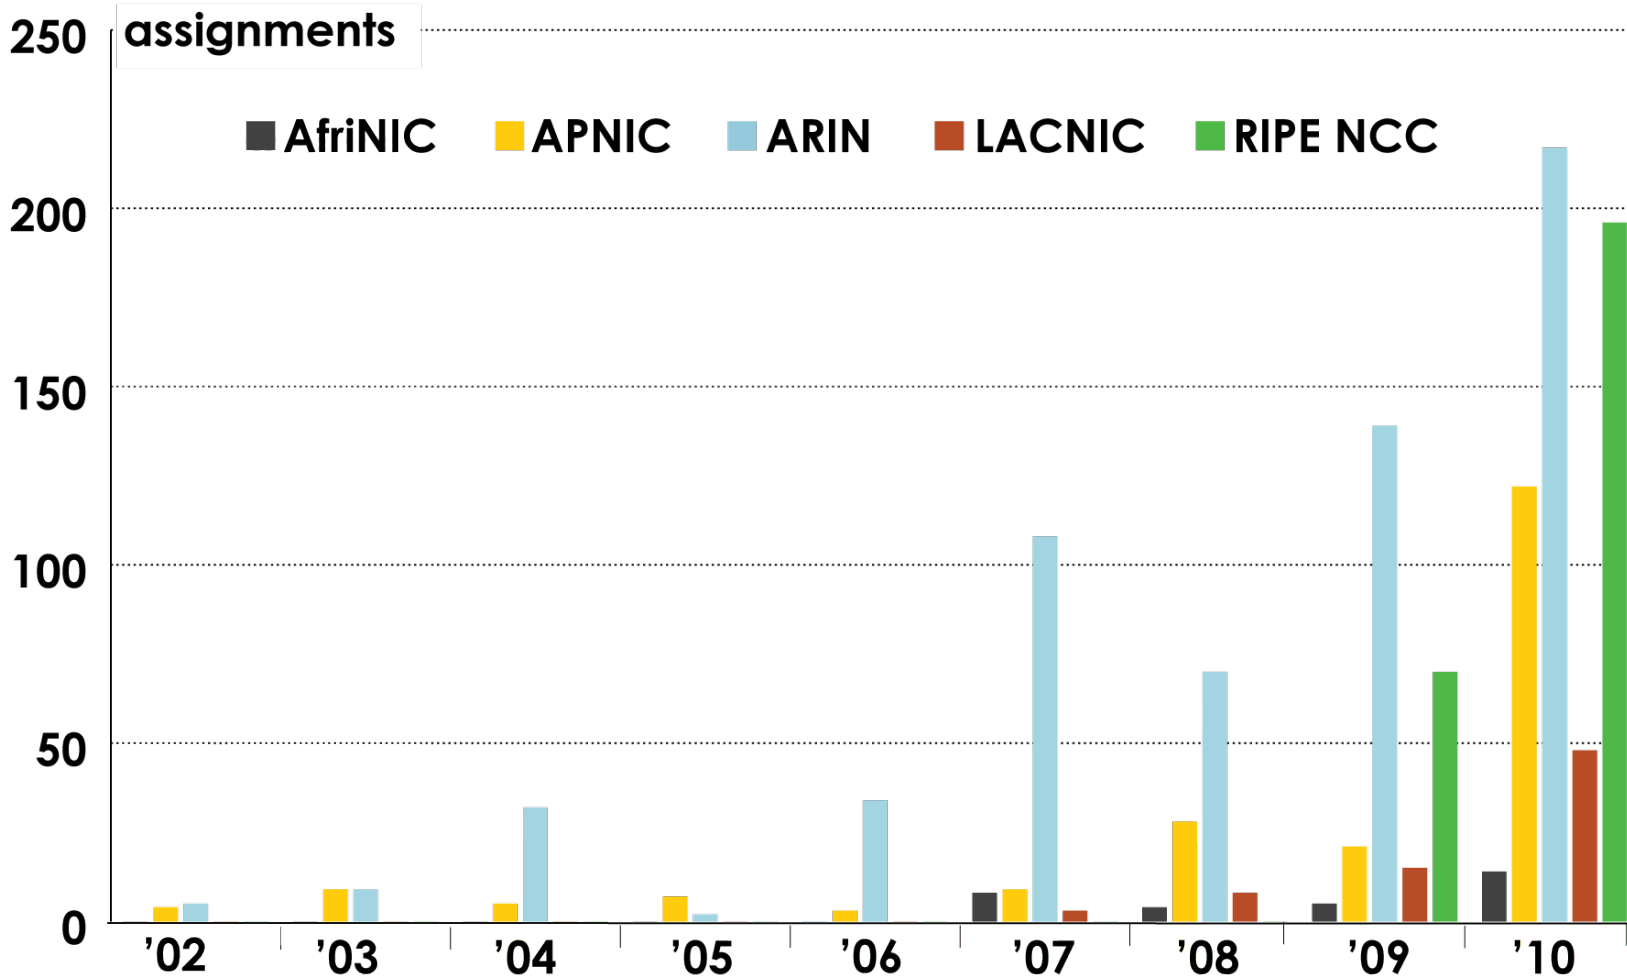

4-BYTE ASN ASSIGNMENTS

How many total 4-byte ASNs has each RIR assigned?
(Jan 2007 – Dec 2010)

IPv6 Allocations RIRs to LIRs/ISPs

How many allocations have been made by each RIR by year?

2001:610:240:0-1933:0:0:202 62:109:128 195:048:02:03 178:12:02:02 2001:610:240 193:0:0:203 195:048:02:03
62:109:128 195:048:02:03 421:12:12:02 2001:610:240 193:0:0:203 2001:610:240:0-1933:0:0:202
193:0:0:203 2001:610:240:0-1933:0:0:202 62:109:128 195:048:02:03 178:12:02:02 2001:610:240 193:0:0:203
2001:610:240:0-1933:0:0:202 62:109:128 195:048:02:03 178:12:02:02 2001:610:240 193:0:0:203
Number Resource Organization

IPv6 ALLOCATIONS RIRs to LIRs/ISPs

(Jan 1999 – Dec 2010)

How many total allocations have been made by each RIR?

In terms of /32s, how much total space has each RIR allocated?

2001:610:240:0-193:0:0:202 62:109:128 195:048:02:03 178:12:02:02 2001:610:240 193:0:0:203 195:048:02:03
62:109:128 195:048:02:03 2001:610:240 193:0:0:202 62:109:128 195:048:02:03 178:12:02:02 2001:610:240 193:0:0:203
193:0:0:203 2001:610:240:0-193:0:0:202 62:109:128 195:048:02:03 178:12:02:02 2001:610:240 193:0:0:203
2001:610:240:0-193:0:0:202 62:109:128 195:048:02:03 178:12:02:02 2001:610:240 193:0:0:203 195:048:02:03
Number Resource Organization

IPV6 ASSIGNMENTS RIRS TO END-USERS

2001:610:240:0-193:0:0:202 62:109:128 195:048:02:03 178:12:02:02 2001:610:240 193:0:0:203 195:048:02:03
 62:109:128 195:048:02:03 2001:610:240 193:0:0:202 62:109:128 195:048:02:03 178:12:02:02 2001:610:240 193:0:0:203
 193:0:0:203 2001:610:240:0-193:0:0:202 62:109:128 195:048:02:03 178:12:02:02 2001:610:240 193:0:0:203
 2001:610:240:0-193:0:0:202 62:109:128 195:048:02:03 178:12:02:02 2001:610:240 193:0:0:203
 Number Resource Organization