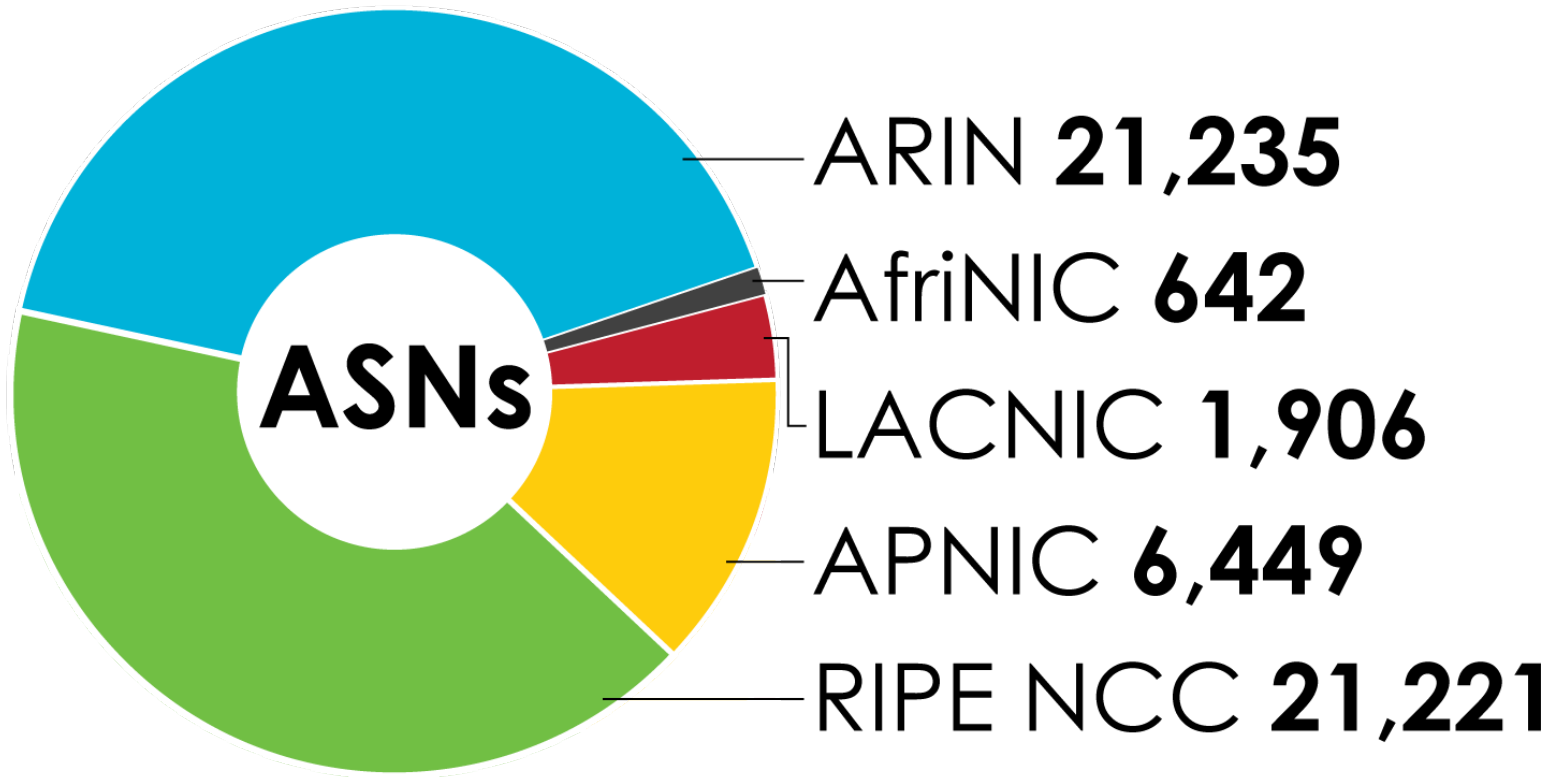

ASN ASSIGNMENTS (RIRs TO CUSTOMERS)

How many total ASNs has each RIR assigned?
(Jan 1999 – Dec 2010)