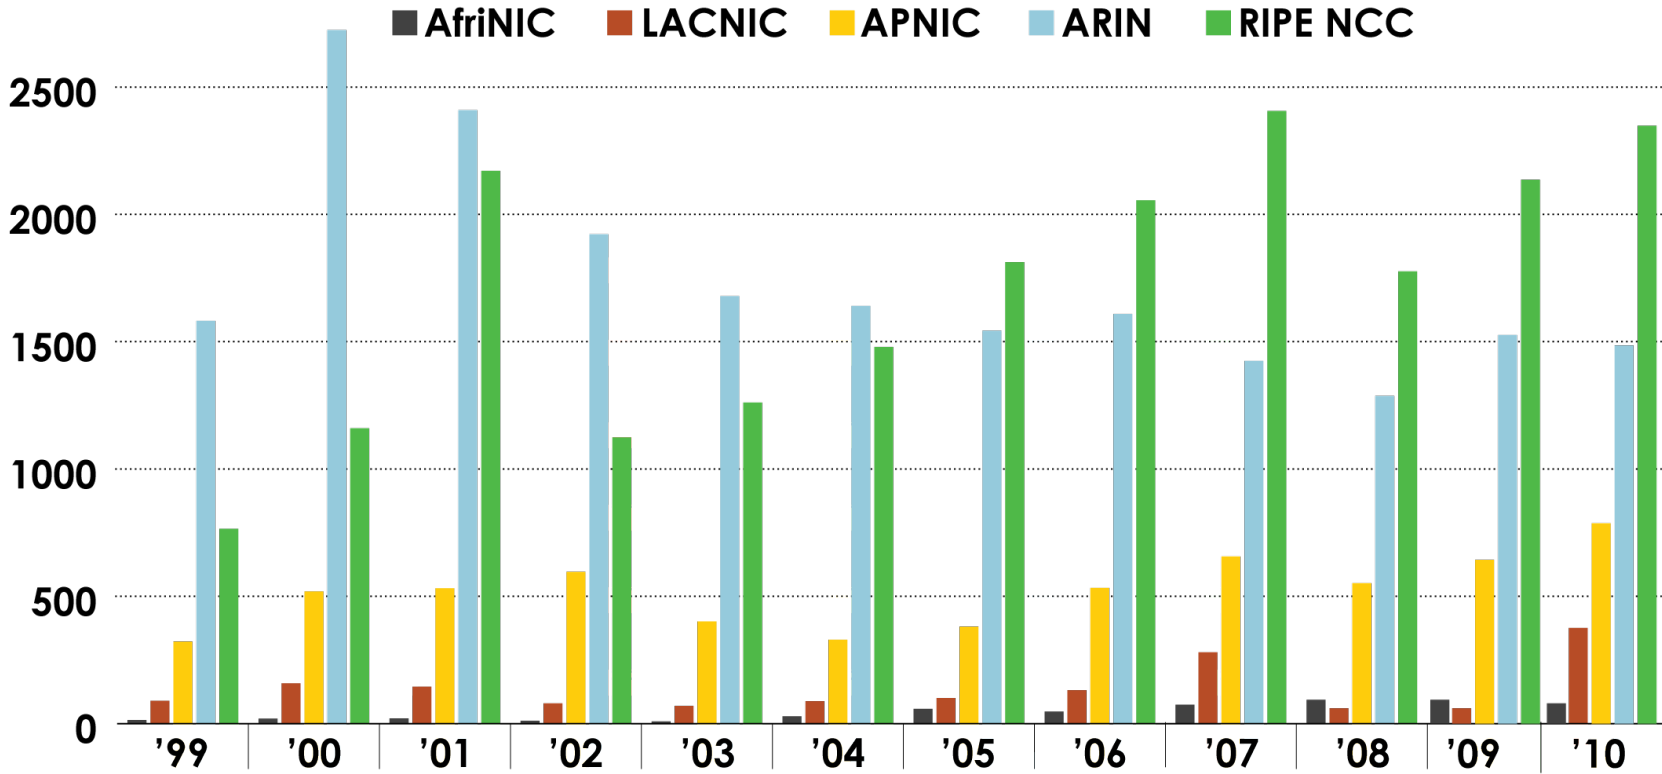

IPv4 ADDRESS SPACE ISSUED (RIRs TO CUSTOMERS)

In terms of /8s, how much space did each RIR issue by year?

2001:610:240:0-1933:0:0:202 62:109:128 195:048:02:03 178:12:02:02 2001:610:240 1933:0:0:203 195:048:02:03
 62:109:128 195:048:02:03 2001:610:240 1933:0:0:203 2001:610:240 1933:0:0:202
 1933:0:0:203 2001:610:240:0-1933:0:0:202 62:109:128 195:048:02:03 178:12:02:02 2001:610:240 1933:0:0:203
 2001:610:240:0-1933:0:0:202 62:109:128 195:048:02:03 178:12:02:02 2001:610:240 1933:0:0:202
 2001:610:240:0-1933:0:0:202 62:109:128 195:048:02:03 178:12:02:02 2001:610:240 1933:0:0:203
 Number Resource Organization

ASN ASSIGNMENTS (RIRs TO CUSTOMERS)

How many ASNs has each RIR assigned by year?

3000 assignments

Number Resource Organization
 193.0.0.203
 2001:610:240:0
 1995:048:02:03
 62:109:128

ASN ASSIGNMENTS (RIRs TO CUSTOMERS)