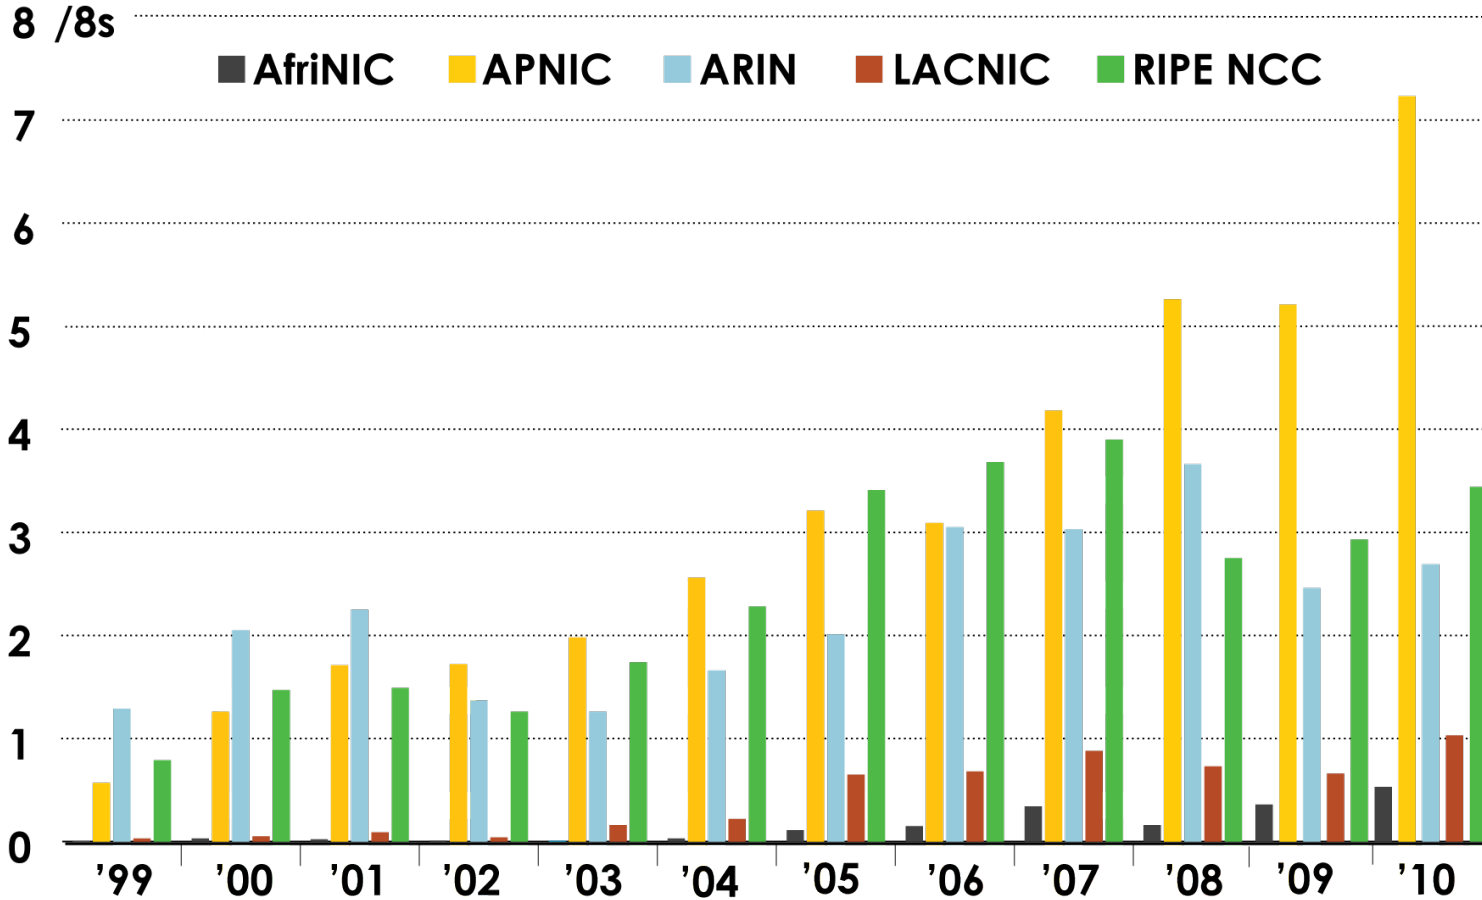

INTERNET NUMBER RESOURCE STATUS REPORT

As of 31 December 2010

Prepared by
Regional Internet Registries
AfrINIC, APNIC, ARIN, LACNIC and the RIPE NCC

2001:610:240:0-193:0:0:202 62:109:128 195:048:02:03 178:42:02:02 2001:610:240 193:0:0:203 195:048:02:03
62:109:128 195:048:02:03 2001:610:240 193:0:0:202 62:109:128 195:048:02:03 178:42:02:02 2001:610:240 193:0:0:203
193:0:0:203 2001:610:240:0-193:0:0:202 62:109:128 195:048:02:03 178:42:02:02 2001:610:240 193:0:0:203
2001:610:240:0-193:0:0:202 62:109:128 195:048:02:03 178:42:02:02 2001:610:240 193:0:0:203
Number Resource Organization

IPv4 ADDRESS SPACE ISSUED (RIRs TO CUSTOMERS)

In terms of /8s, how much space did each RIR issue by year?

2001:610:240:0-1933:0:0:202 62:109:128 195:048:02:03 178:12:02:02 2001:610:240 1933:0:0:203 195:048:02:03
 62:109:128 195:048:02:03 2001:610:240 1933:0:0:203 2001:610:240 1933:0:0:202
 1933:0:0:203 2001:610:240:0-1933:0:0:202 62:109:128 195:048:02:03 178:12:02:02 2001:610:240 1933:0:0:203
 2001:610:240:0-1933:0:0:202 62:109:128 195:048:02:03 178:12:02:02 2001:610:240 1933:0:0:202
 2001:610:240:0-1933:0:0:202 62:109:128 195:048:02:03 178:12:02:02 2001:610:240 1933:0:0:203
 Number Resource Organization