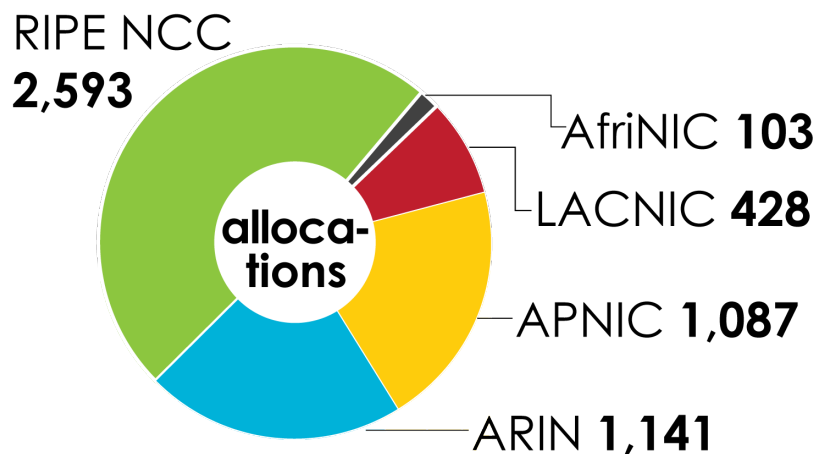

How many total ASNs has each RIR assigned?
(Jan 1999 – Dec 2010)

4-BYTE ASN ASSIGNMENTS

How many 4-byte ASNs has each RIR assigned by year?

2001:610:240:0-193:0:0:202 62:109:128 195:048:02:03 178:42:02:02 2001:610:240 193:0:0:203 195:048:02:03
 62:109:128 195:048:02:03 2001:610:240 193:0:0:202 62:109:128 195:048:02:03 178:42:02:02 2001:610:240 193:0:0:203 195:048:02:03
 193:0:0:203 2001:610:240:0-193:0:0:202 62:109:128 195:048:02:03 178:42:02:02 2001:610:240 193:0:0:203 195:048:02:03
 2001:610:240:0-193:0:0:202 62:109:128 195:048:02:03 178:42:02:02 2001:610:240 193:0:0:203 195:048:02:03
 Number Resource Organization

4-BYTE ASN ASSIGNMENTS

How many total 4-byte ASNs has each RIR assigned?
(Jan 2007 – Dec 2010)

IPv6 Allocations RIRs to LIRs/ISPs

How many allocations have been made by each RIR by year?

2001:610:240:0-1933:0:0:202 62:109:128 195:048:02:03 178:12:02:02 2001:610:240 193:0:0:203 195:048:02:03
62:109:128 195:048:02:03 421:12:12:02 2001:610:240 193:0:0:203 2001:610:240:0-1933:0:0:202
193:0:0:203 2001:610:240:0-1933:0:0:202 62:109:128 195:048:02:03 178:12:02:02 2001:610:240 193:0:0:203
2001:610:240:0-1933:0:0:202 62:109:128 195:048:02:03 178:12:02:02 2001:610:240 193:0:0:203
Number Resource Organization

IPv6 ALLOCATIONS RIRs to LIRs/ISPs

(Jan 1999 – Dec 2010)

How many total allocations have been made by each RIR?

In terms of /32s, how much total space has each RIR allocated?

2001:610:240:0-193:0:0:202 62:109:128 195:048:02:03 178:12:02:02 2001:610:240 193:0:0:203 195:048:02:03
62:109:128 195:048:02:03 2001:610:240 193:0:0:202 62:109:128 195:048:02:03 178:12:02:02 2001:610:240 193:0:0:203
193:0:0:203 2001:610:240:0-193:0:0:202 62:109:128 195:048:02:03 178:12:02:02 2001:610:240 193:0:0:203
2001:610:240:0-193:0:0:202 62:109:128 195:048:02:03 178:12:02:02 2001:610:240 193:0:0:203 195:048:02:03
Number Resource Organization