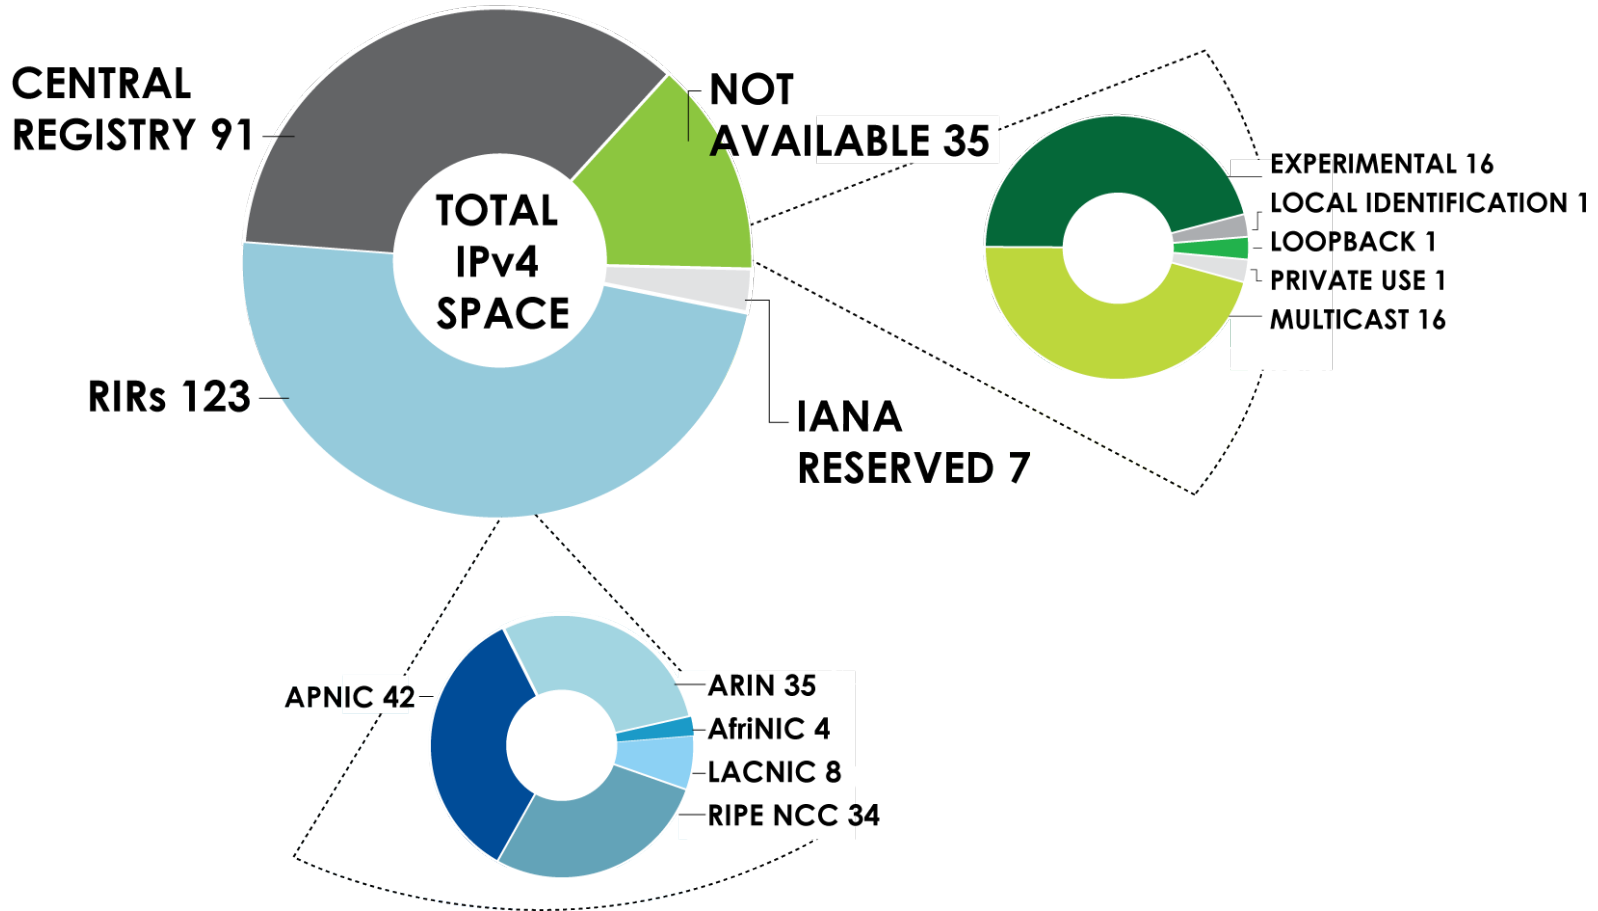

IPv4 ADDRESS SPACE

What is the status of each of the 256 /8s?

STATUS OF 256 /8s IPv4 ADDRESS SPACE

2001:610:240:0-1933:0:0:202 62:109:128 195:048:02:03 178:42:02:02 2001:610:240 193:0:0:203 195:048:02:03
62:109:128 195:048:02:03 2001:610:240 193:0:0:202 62:109:128 195:048:02:03 178:42:02:02 2001:610:240 193:0:0:203 195:048:02:03
193:0:0:203 2001:610:240:0-193:0:0:202 62:109:128 195:048:02:03 178:42:02:02 2001:610:240 193:0:0:203 195:048:02:03
2001:610:240:0-193:0:0:202 62:109:128 195:048:02:03 178:42:02:02 2001:610:240 193:0:0:203 195:048:02:03
Number Resource Organization