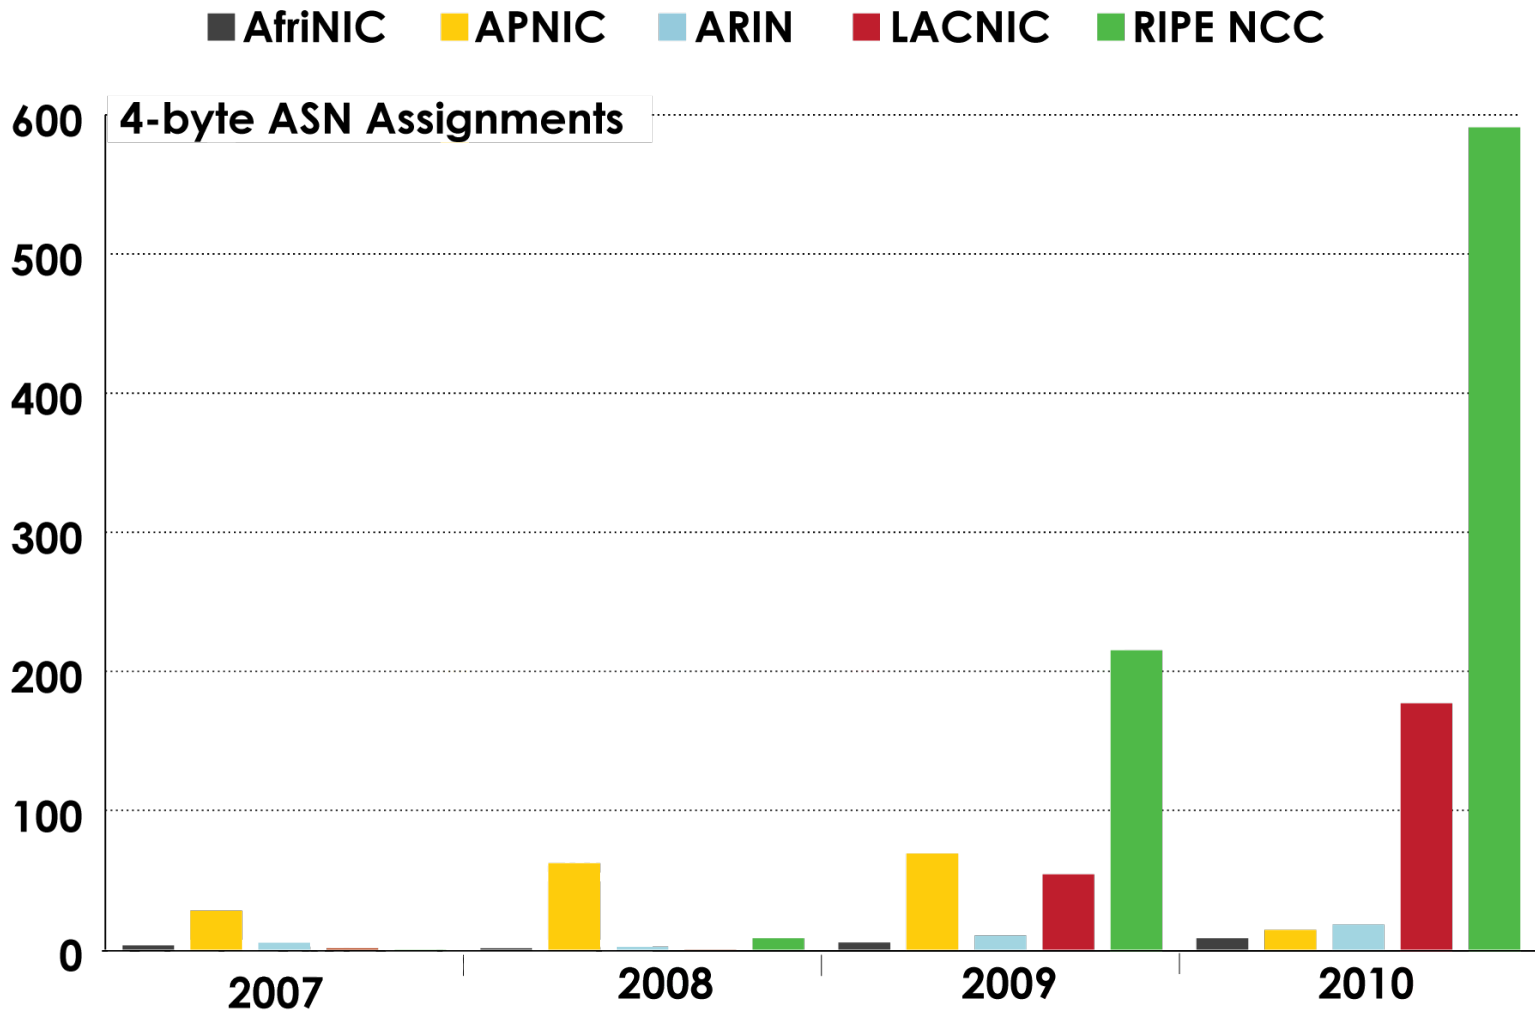

ASN ASSIGNMENTS (RIRs TO CUSTOMERS)

How many ASNs has each RIR assigned by year?

3000 assignments

Number Resource Organization
 193.0.0.203
 2001:610:240:0
 1995:048:02:03
 62:109:128

ASN ASSIGNMENTS (RIRs TO CUSTOMERS)

How many total ASNs has each RIR assigned?
(Jan 1999 – Dec 2010)

4-BYTE ASN ASSIGNMENTS

How many 4-byte ASNs has each RIR assigned by year?

2001:610:240:0-193:0:0:202 62:109:128 195:048:02:03 178:42:02:02 2001:610:240 193:0:0:203 195:048:02:03
 62:109:128 195:048:02:03 2001:610:240 193:0:0:202 62:109:128 195:048:02:03 178:42:02:02 2001:610:240 193:0:0:203 195:048:02:03
 193:0:0:203 2001:610:240:0-193:0:0:202 62:109:128 195:048:02:03 178:42:02:02 2001:610:240 193:0:0:203 195:048:02:03
 2001:610:240:0-193:0:0:202 62:109:128 195:048:02:03 178:42:02:02 2001:610:240 193:0:0:203 195:048:02:03
 Number Resource Organization