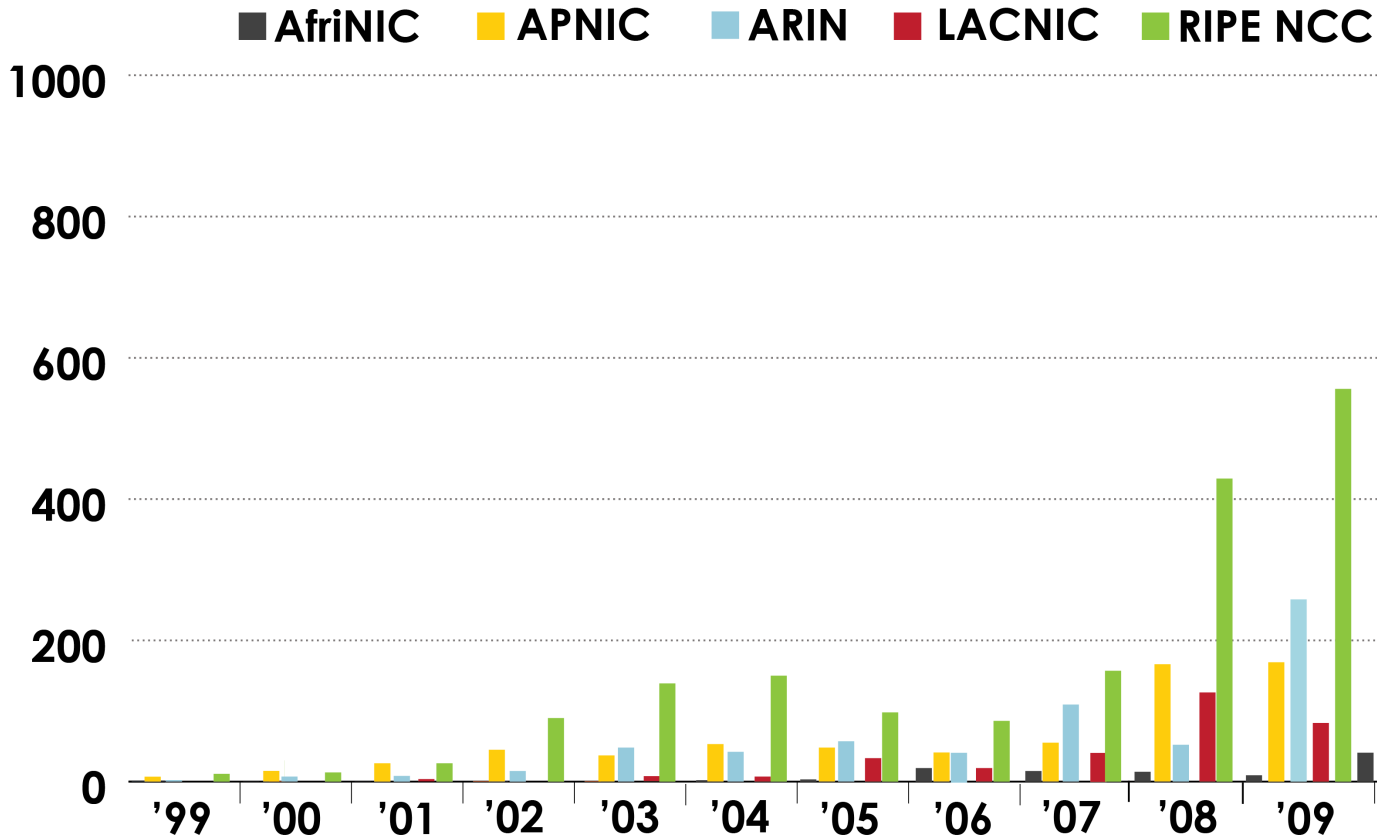

# IPv6 ADDRESS SPACE

How much has been allocated to the RIRs?

# IPv6 Allocations RIRs to LIRs/ISPs

How many allocations have been made by each RIR by year?

1200 allocations

2001:610:240:0-193:0:0:202 62:109:128-195:048:02:03 178:42:02:02 2001:610:240 193:0:0:203 195:048:02:03 62:109:128 195:048:02:03 193:0:0:202 193:0:0:203 2001:610:240:0-193:0:0:202 62:109:128-195:048:02:03 178:42:02:02 2001:610:240 193:0:0:203 2001:610:240:0-193:0:0:202 62:109:128-195:048:02:03 178:42:02:02 2001:610:240 193:0:0:203 2001:610:240:0-193:0:0:202 62:109:128-195:048:02:03 178:42:02:02 2001:610:240 193:0:0:203