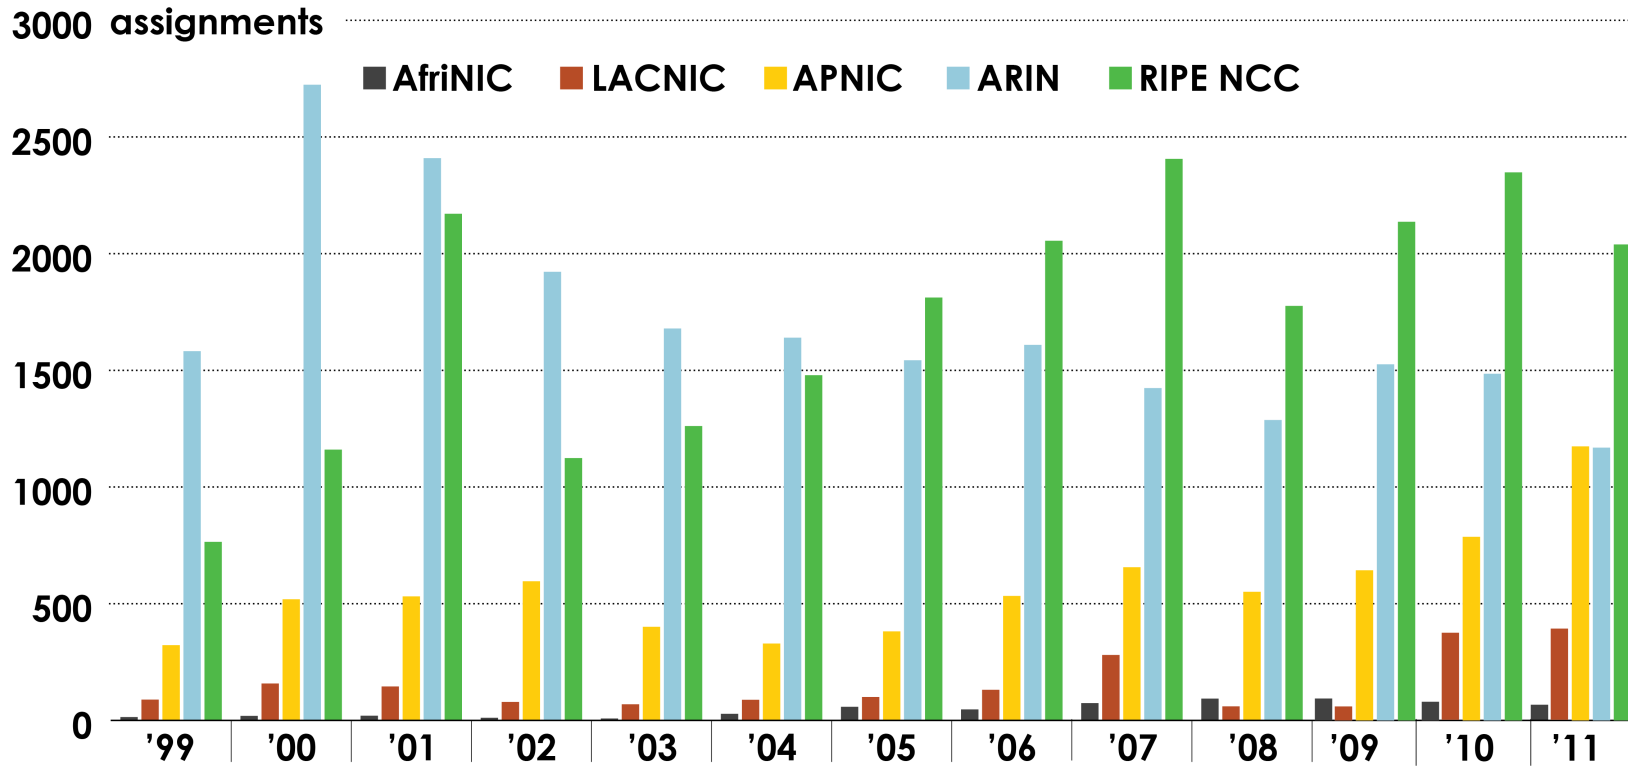

# INTERNET NUMBER RESOURCE STATUS REPORT

As of 30 September 2011

Prepared by  
Regional Internet Registries  
AfrINIC, APNIC, ARIN, LACNIC and the RIPE NCC

2001:610:240:0-193:0:0:202 62:109:128 195:048:02:03 178:42:02:02 2001:610:240 193:0:0:203 195:048:02:03  
62:109:128 195:048:02:03 2001:610:240 193:0:0:202 62:109:128 195:048:02:03 178:42:02:02 2001:610:240 193:0:0:203 195:048:02:03  
193:0:0:203 2001:610:240:0-193:0:0:202 62:109:128 195:048:02:03 178:42:02:02 2001:610:240 193:0:0:203 195:048:02:03  
2001:610:240:0-193:0:0:202 62:109:128 195:048:02:03 178:42:02:02 2001:610:240 193:0:0:203 195:048:02:03  
Number Resource Organization

# IPv4 ADDRESS SPACE ISSUED (RIRs TO CUSTOMERS)

In terms of /8s, how much total space has each RIR issued?  
(Jan 1999 – Sept 2011)

2001:610:240:0-193:0:0:202 62:109:128 195:048:02:03 178:12:02:02 2001:610:240 193:0:0:203 195:048:02:03  
 62:109:128 195:048:02:03 2001:610:240 193:0:0:202 62:109:128 195:048:02:03 178:12:02:02 2001:610:240 193:0:0:203  
 193:0:0:203 2001:610:240:0-193:0:0:202 62:109:128 195:048:02:03 178:12:02:02 2001:610:240 193:0:0:203  
 2001:610:240:0-193:0:0:202 62:109:128 195:048:02:03 178:12:02:02 2001:610:240 193:0:0:203 195:048:02:03  
 Number Resource Organization

# ASN ASSIGNMENTS (RIRs TO CUSTOMERS)

How many ASNs has each RIR assigned by year?

2001:610:240:0-1933:0:0:202 62:109:128 195:048:02:03 178:12:02:02 2001:610:240 193:0:0:203 195:048:02:03  
 62:109:128 195:048:02:03 2001:610:240 193:0:0:202 62:109:128 195:048:02:03 178:12:02:02 2001:610:240 193:0:0:203 195:048:02:03  
 193:0:0:203 2001:610:240:0-193:0:0:202 62:109:128 195:048:02:03 178:12:02:02 2001:610:240 193:0:0:202 62:109:128 195:048:02:03  
 2001:610:240:0-193:0:0:202 62:109:128 195:048:02:03 178:12:02:02 2001:610:240 193:0:0:203 195:048:02:03  
 Number Resource Organization