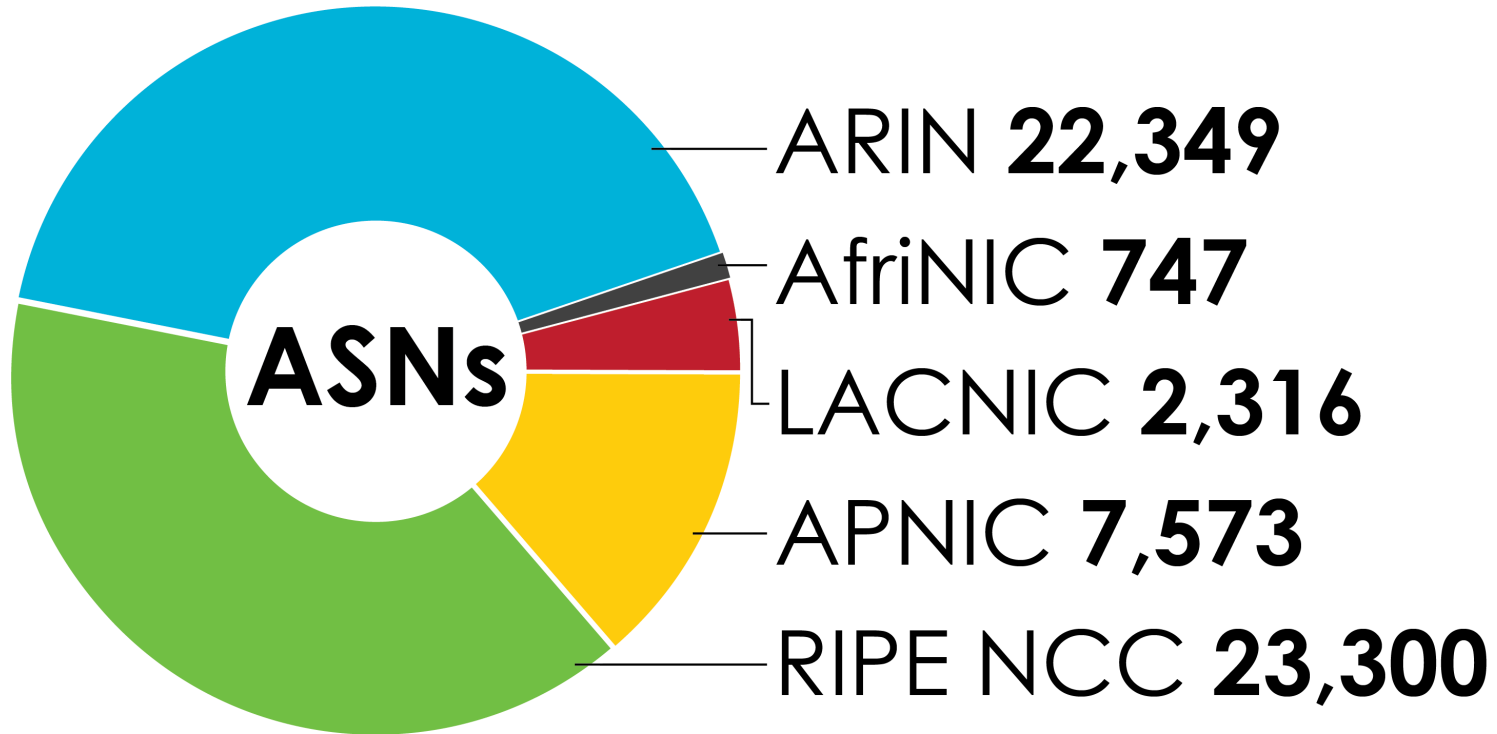

# ASN ASSIGNMENTS (RIRs TO CUSTOMERS)

How many ASNs has each RIR assigned by year?

2001:610:240:0-1933:0:0:202 62:109:128 195:048:02:03 178:12:02:02 2001:610:240 193:0:0:203 195:048:02:03  
 62:109:128 195:048:02:03 2001:610:240 193:0:0:202 62:109:128 195:048:02:03 178:12:02:02 2001:610:240 193:0:0:203 195:048:02:03  
 193:0:0:203 2001:610:240:0-193:0:0:202 62:109:128 195:048:02:03 178:12:02:02 2001:610:240 193:0:0:202 62:109:128 195:048:02:03  
 2001:610:240:0-193:0:0:202 62:109:128 195:048:02:03 178:12:02:02 2001:610:240 193:0:0:203 195:048:02:03  
 Number Resource Organization

# ASN ASSIGNMENTS (RIRs TO CUSTOMERS)

How many total ASNs has each RIR assigned?

(Jan 1999 – Sept 2011)

2001:610:240:0-193:0:0:202 62:109:128 195:048:02:03 178:42:02:02 2001:610:240 193:0:0:203 195:048:02:03  
 62:109:128 195:048:02:03 2001:610:240 193:0:0:202 62:109:128 195:048:02:03 178:42:02:02 2001:610:240 193:0:0:203  
 193:0:0:203 2001:610:240:0-193:0:0:202 62:109:128 195:048:02:03 178:42:02:02 2001:610:240 193:0:0:203  
 2001:610:240:0-193:0:0:202 62:109:128 195:048:02:03 178:42:02:02 2001:610:240 193:0:0:203 195:048:02:03  
 Number Resource Organization