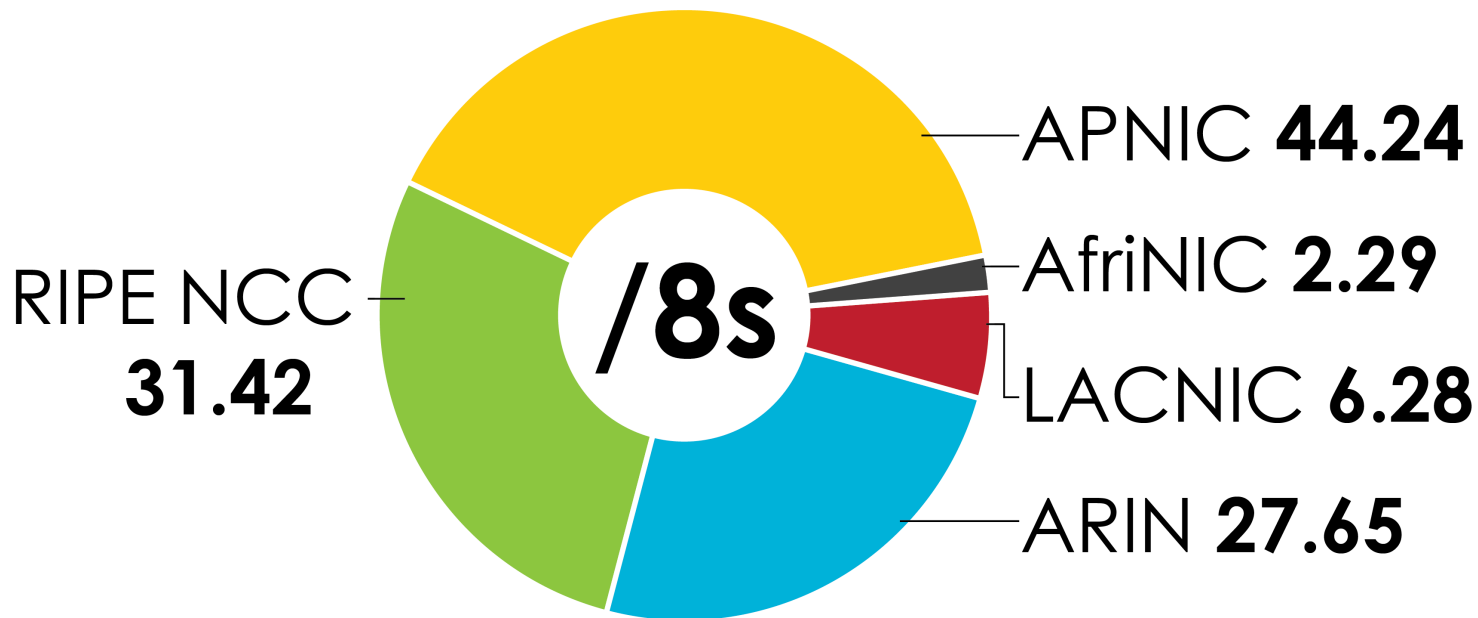

# INTERNET NUMBER RESOURCE STATUS REPORT

As of 30 September 2011

Prepared by  
Regional Internet Registries  
AfrINIC, APNIC, ARIN, LACNIC and the RIPE NCC

2001:610:240:0-193:0:0:202 62:109:128 195:048:02:03 178:42:02:02 2001:610:240 193:0:0:203 195:048:02:03  
62:109:128 195:048:02:03 2001:610:240 193:0:0:202 62:109:128 195:048:02:03 178:42:02:02 2001:610:240 193:0:0:203 195:048:02:03  
193:0:0:203 2001:610:240:0-193:0:0:202 62:109:128 195:048:02:03 178:42:02:02 2001:610:240 193:0:0:203 195:048:02:03  
2001:610:240:0-193:0:0:202 62:109:128 195:048:02:03 178:42:02:02 2001:610:240 193:0:0:203 195:048:02:03  
Number Resource Organization

# IPv4 ADDRESS SPACE ISSUED (RIRs TO CUSTOMERS)

In terms of /8s, how much total space has each RIR issued?  
(Jan 1999 – Sept 2011)

2001:610:240:0-193:0:0:202 62:109:128 195:048:02:03 178:12:02:02 2001:610:240 193:0:0:203 195:048:02:03  
 62:109:128 195:048:02:03 2001:610:240 193:0:0:202 62:109:128 195:048:02:03 178:12:02:02 2001:610:240 193:0:0:203  
 193:0:0:203 2001:610:240:0-193:0:0:202 62:109:128 195:048:02:03 178:12:02:02 2001:610:240 193:0:0:203  
 2001:610:240:0-193:0:0:202 62:109:128 195:048:02:03 178:12:02:02 2001:610:240 193:0:0:203 195:048:02:03  
 Number Resource Organization