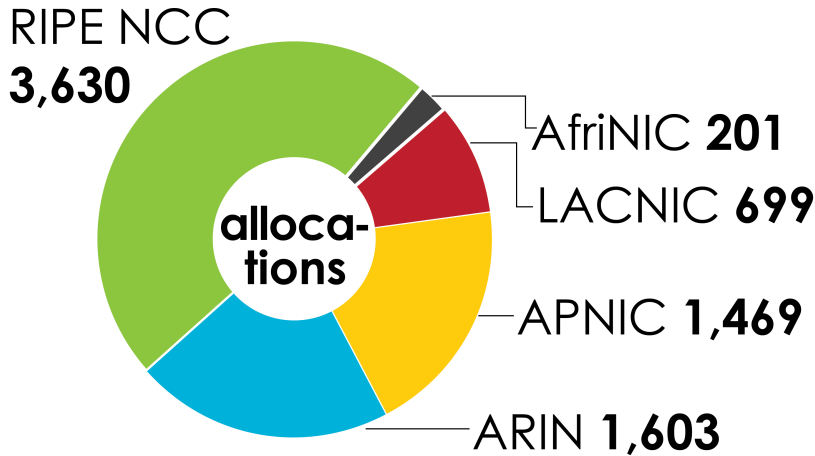

# IPv6 ADDRESS SPACE

How much has been allocated to the RIRs?

# IPv6 Allocations RIRs to LIRs/ISPs

How many allocations have been made by each RIR by year?

1200 allocations

2001:610:240:0-193:0:0:202 62:109:128-195:048:02:03 178:42:02:02 2001:610:240 193:0:0:203 195:048:02:03 62:109:128 195:048:02:03 193:0:0:202 193:0:0:203 2001:610:240:0-193:0:0:202 62:109:128-195:048:02:03 178:42:02:02 2001:610:240 193:0:0:203 2001:610:240:0-193:0:0:202 62:109:128-195:048:02:03 178:42:02:02 2001:610:240 193:0:0:203 2001:610:240:0-193:0:0:202 62:109:128-195:048:02:03 178:42:02:02 2001:610:240 193:0:0:203

Number Resource Organization

# IPv6 ALLOCATIONS RIRs to LIRs/ISPs

(Jan 1999 – Sept 2011)

How many total allocations have been made by each RIR?

In terms of /32s, how much total space has each RIR allocated?

Number Resource Organization