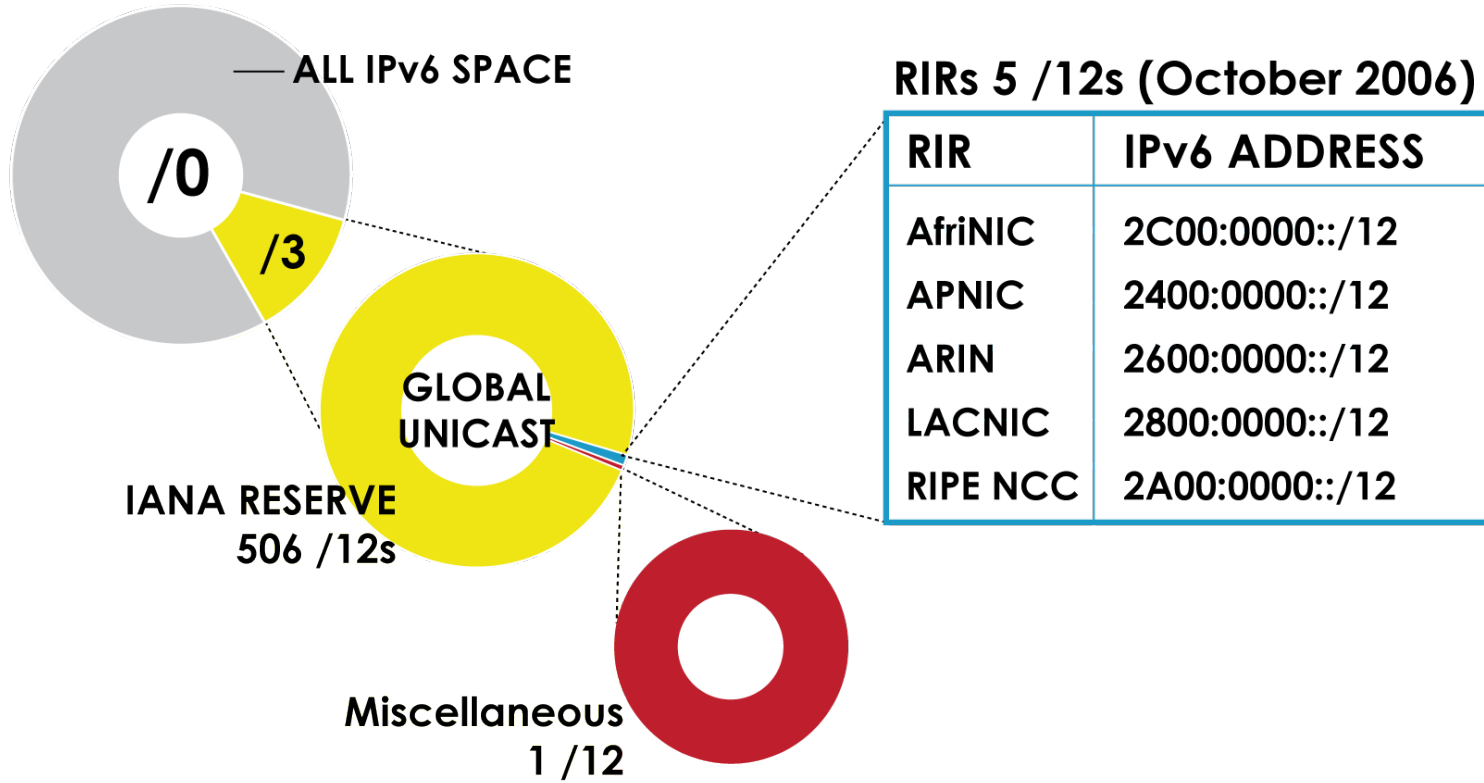

# ASN ASSIGNMENTS (RIRs TO CUSTOMERS)

How many total ASNs has each RIR assigned?

(Jan 1999 – Sept 2011)

2001:610:240:0-193:0:0:202 62:109:128 195:048:02:03 178:42:02:02 2001:610:240 193:0:0:203 195:048:02:03  
 62:109:128 195:048:02:03 2001:610:240 193:0:0:202 62:109:128 195:048:02:03 178:42:02:02 2001:610:240 193:0:0:203  
 193:0:0:203 2001:610:240:0-193:0:0:202 62:109:128 195:048:02:03 178:42:02:02 2001:610:240 193:0:0:203  
 2001:610:240:0-193:0:0:202 62:109:128 195:048:02:03 178:42:02:02 2001:610:240 193:0:0:203 195:048:02:03  
 Number Resource Organization

# 4-BYTE ASN ASSIGNMENTS

How many 4-byte ASNs has each RIR assigned by year?

2001:610:240:0-193:0:0:202 62:109:128 195:048:02:03 178:42:02:02 2001:610:240 193:0:0:203 195:048:02:03  
 62:109:128 195:048:02:03 2001:610:240 193:0:0:202 62:109:128 195:048:02:03 178:42:02:02 2001:610:240 193:0:0:203  
 193:0:0:203 2001:610:240:0-193:0:0:202 62:109:128 195:048:02:03 178:42:02:02 2001:610:240 193:0:0:203  
 2001:610:240:0-193:0:0:202 62:109:128 195:048:02:03 178:42:02:02 2001:610:240 193:0:0:203 195:048:02:03  
 Number Resource Organization

# IPv6 ADDRESS SPACE

How much has been allocated to the RIRs?