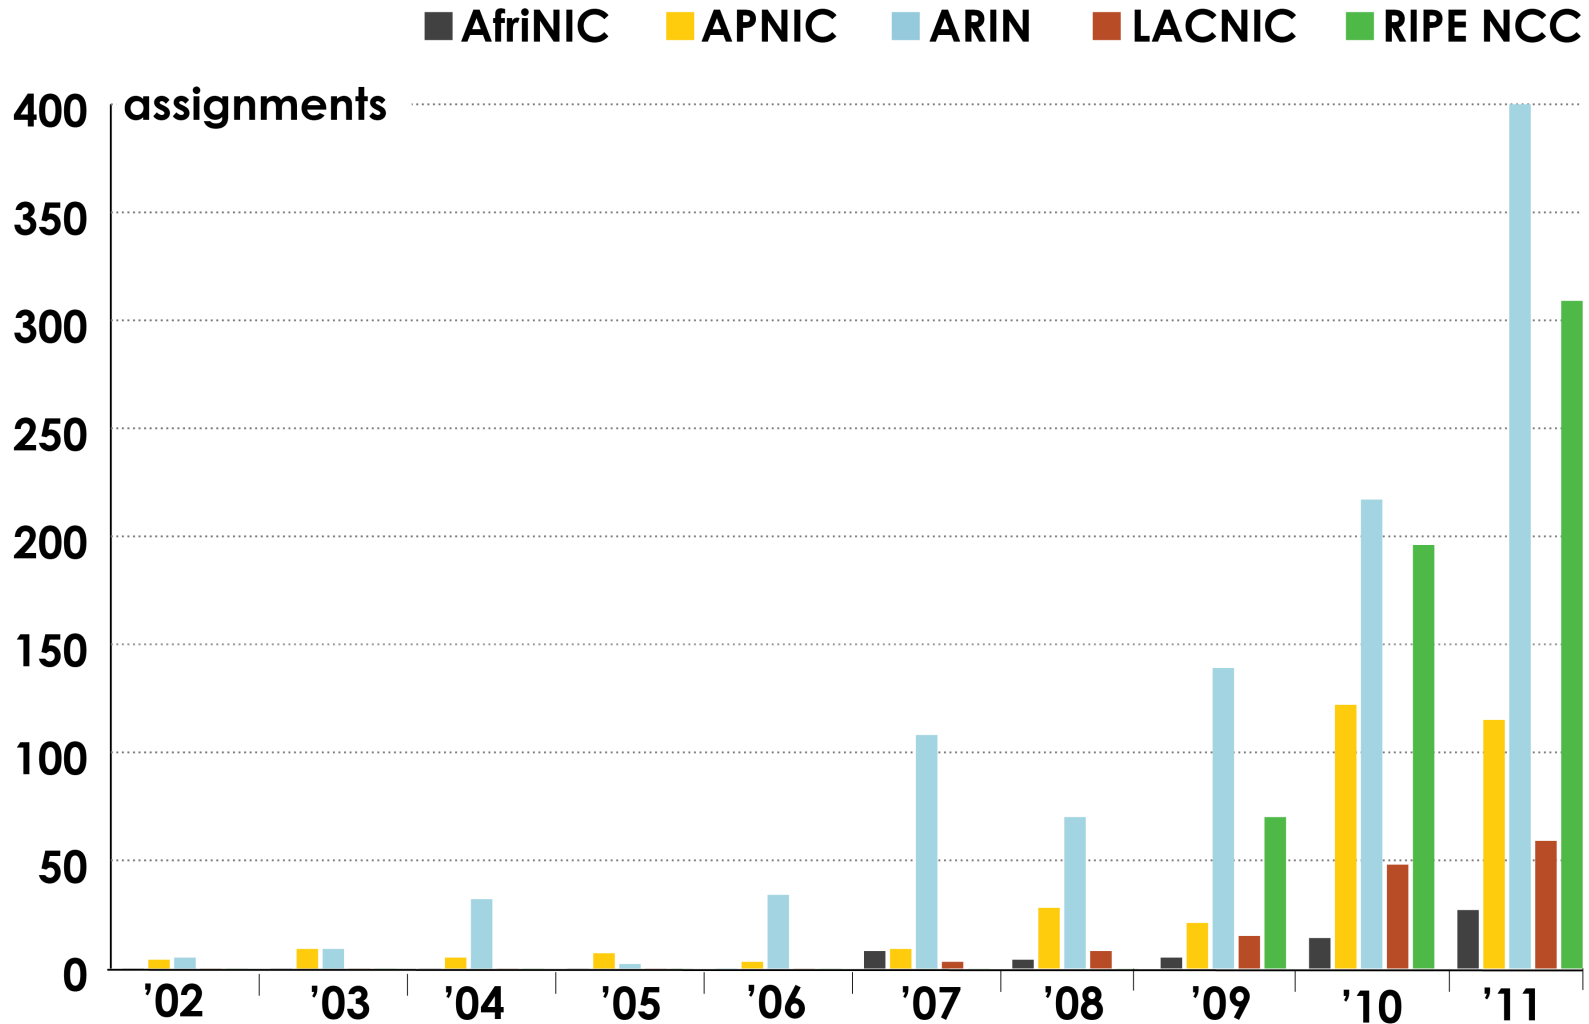

# IPv6 ALLOCATIONS RIRs to LIRs/ISPs

(Jan 1999 – Sept 2011)

How many total allocations have been made by each RIR?

In terms of /32s, how much total space has each RIR allocated?

Number Resource Organization

# IPV6 ASSIGNMENTS RIRS TO END-USERS

2001:610:240:0-1933:0:0:202 62:109:128 195:048:02:03 178:42:02:02 2001:610:240 193:0:0:203 195:048:02:03  
 62:109:128 195:048:02:03 2001:610:240 193:0:0:202 62:109:128 195:048:02:03 178:42:02:02 2001:610:240 193:0:0:203  
 193:0:0:203 2001:610:240:0-1933:0:0:202 62:109:128 195:048:02:03 178:42:02:02 2001:610:240 193:0:0:203  
 2001:610:240:0-1933:0:0:202 62:109:128 195:048:02:03 178:42:02:02 2001:610:240 193:0:0:203  
 Number Resource Organization