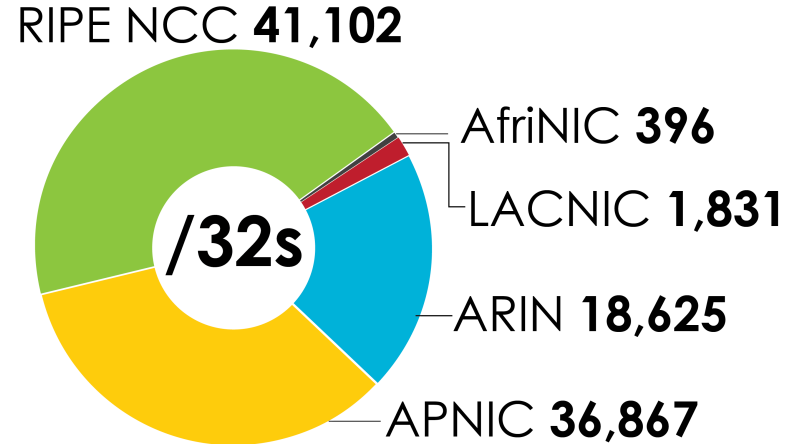

# IPv6 Allocations RIRs to LIRs/ISPs

How many allocations have been made by each RIR by year?

1200 allocations

2001:610:240:0-193:0:0:202 62:109:128-195:048:02:03 178:42:02:02 2001:610:240 193:0:0:203 195:048:02:03 62:109:128 195:048:02:03 193:0:0:202 193:0:0:203 2001:610:240:0-193:0:0:202 62:109:128-195:048:02:03 178:42:02:02 2001:610:240 193:0:0:203 2001:610:240:0-193:0:0:202 62:109:128-195:048:02:03 178:42:02:02 2001:610:240 193:0:0:203 2001:610:240:0-193:0:0:202 62:109:128-195:048:02:03 178:42:02:02 2001:610:240 193:0:0:203

Number Resource Organization

# IPv6 ALLOCATIONS RIRs to LIRs/ISPs

(Jan 1999 – Sept 2011)

How many total allocations have been made by each RIR?

In terms of /32s, how much total space has each RIR allocated?

Number Resource Organization