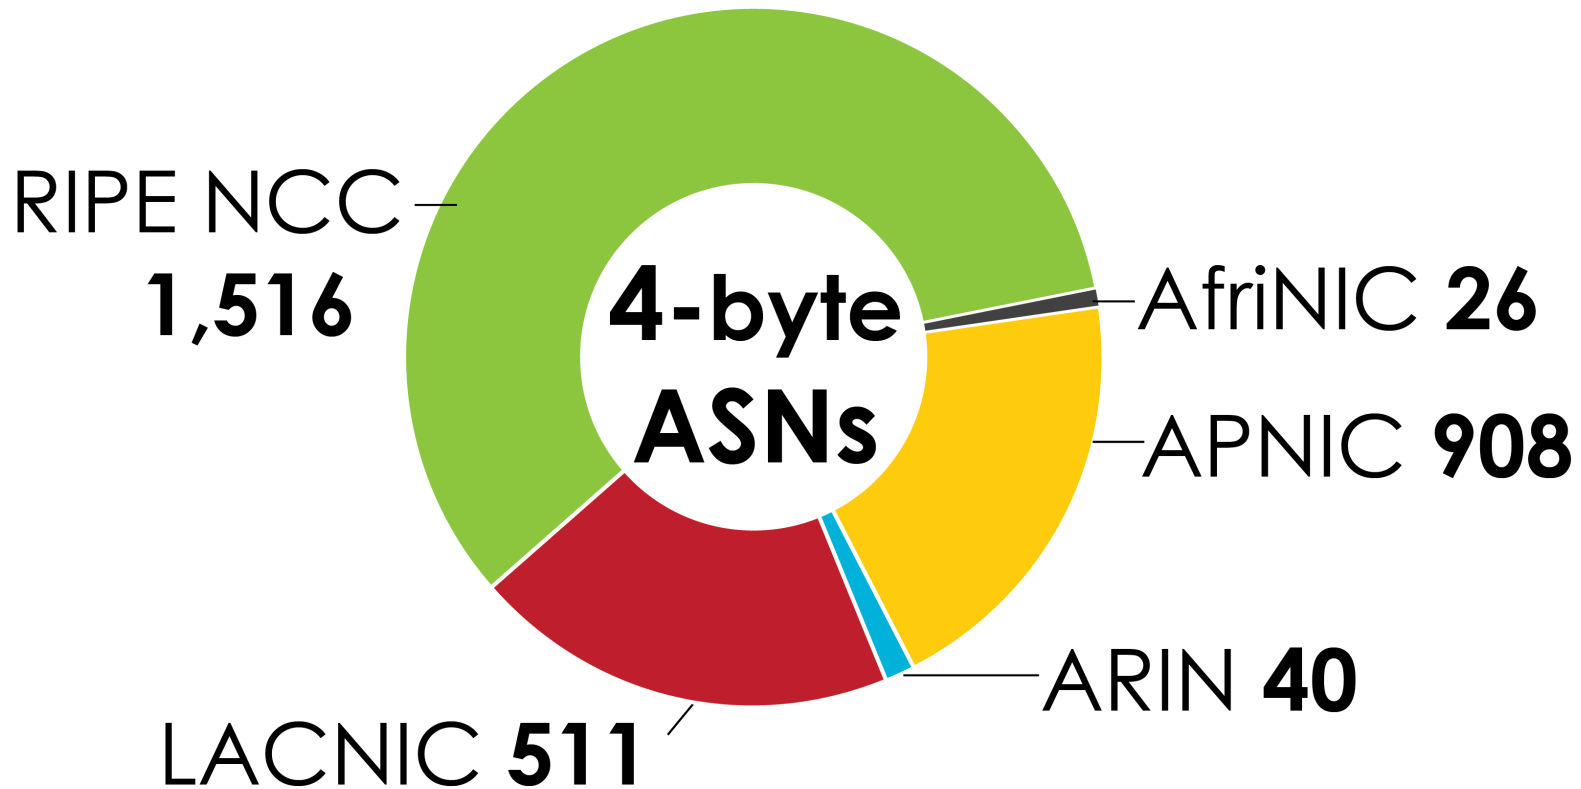

# ASN ASSIGNMENTS (RIRs TO CUSTOMERS)

How many total ASNs has each RIR assigned?

(Jan 1999 – Sept 2011)

2001:610:240:0-193:0:0:202 62:109:128 195:048:02:03 178:42:02:02 2001:610:240 193:0:0:203 195:048:02:03  
 62:109:128 195:048:02:03 2001:610:240 193:0:0:202 62:109:128 195:048:02:03 178:42:02:02 2001:610:240 193:0:0:203  
 193:0:0:203 2001:610:240:0-193:0:0:202 62:109:128 195:048:02:03 178:42:02:02 2001:610:240 193:0:0:203  
 2001:610:240:0-193:0:0:202 62:109:128 195:048:02:03 178:42:02:02 2001:610:240 193:0:0:203 195:048:02:03  
 Number Resource Organization

# 4-BYTE ASN ASSIGNMENTS

How many 4-byte ASNs has each RIR assigned by year?

2001:610:240:0-193:0:0:202 62:109:128 195:048:02:03 178:42:02:02 2001:610:240 193:0:0:203 195:048:02:03  
 62:109:128 195:048:02:03 2001:610:240 193:0:0:202 62:109:128 195:048:02:03 178:42:02:02 2001:610:240 193:0:0:203  
 193:0:0:203 2001:610:240:0-193:0:0:202 62:109:128 195:048:02:03 178:42:02:02 2001:610:240 193:0:0:203  
 2001:610:240:0-193:0:0:202 62:109:128 195:048:02:03 178:42:02:02 2001:610:240 193:0:0:203 195:048:02:03  
 Number Resource Organization

# 4-BYTE ASN ASSIGNMENTS

How many total 4-byte ASNs has each RIR assigned?  
(Jan 2007 – Sept 2011)

# IPv6 ADDRESS SPACE

How much has been allocated to the RIRs?